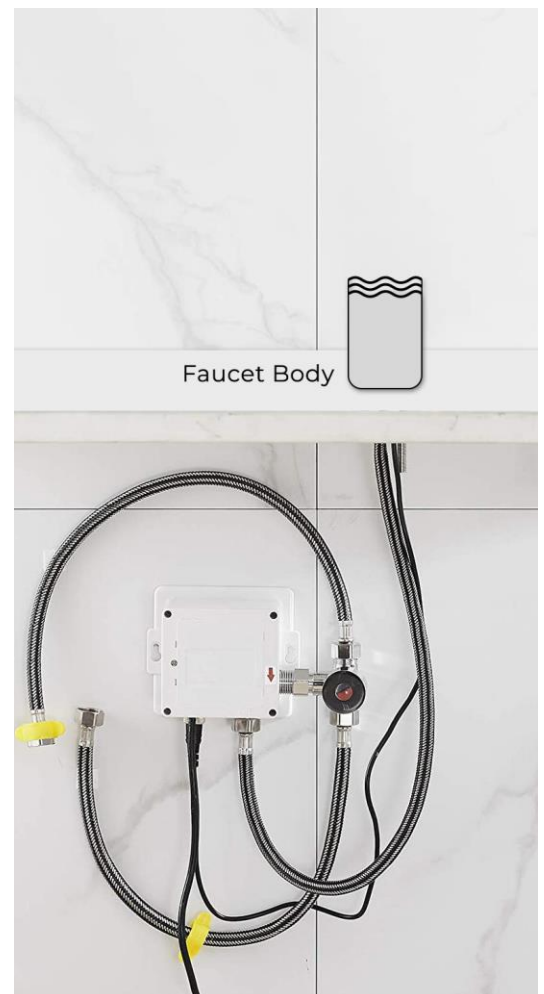

BATHSELECT ARIANA DECK MOUNT LED BATHROOM COMMERCIAL AUTOMATIC MOTION SENSOR FAUCET IN BRUSHED NICKEL SPECS

Specs:

- Innovative LED light technology.
- Durable solid brass construction.
- Sensor Faucet works with batteries.
- Built-in durable ceramic valves prevent leaks.
- LED color changes according to water temperature
- Temperature sensitive : 0-30C = Blue; 30-40C = Green; 41-50C = Red; 50-100C = Flashing Red
- Overall Height: 19cm(7.5")
- Spout Height: 12cm(4.7")
- Spout Reach: 8.5cm(3.3")
- Valve Type: Ceramic
- Drain Included: No
- Installation Type: Deck Mount
Faucet Mount: Single Hole
- Product Dimension: 11.81in x 7.87in x 3.9
- Usage: Commercial / Residential