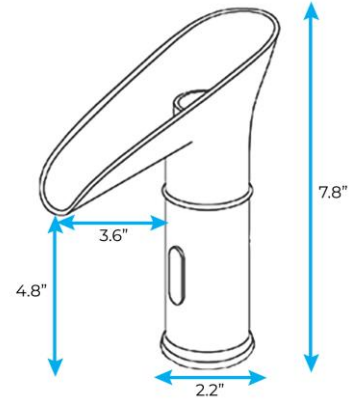

BATHSELECT ARIANA DECK MOUNT LED BATHROOM COMMERCIAL AUTOMATIC MOTION SENSOR FAUCET IN BRUSHED NICKEL SPECS

Specs:

- Innovative LED light technology.
- Durable solid brass construction.
- Sensor Faucet works with batteries.
- Built-in durable ceramic valves prevent leaks.
- LED color changes according to water temperature
- Temperature sensitive : 0-30C = Blue; 30-40C = Green; 41-50C = Red; 50-100C = Flashing Red
- Overall Height: 19cm(7.5")
- Spout Height: 12cm(4.7")
- Spout Reach: 8.5cm(3.3")
- Valve Type: Ceramic
- Drain Included: No
- Installation Type: Deck Mount
Faucet Mount: Single Hole
- Product Dimension: 11.81in x 7.87in x 3.9
- Usage: Commercial / Residential